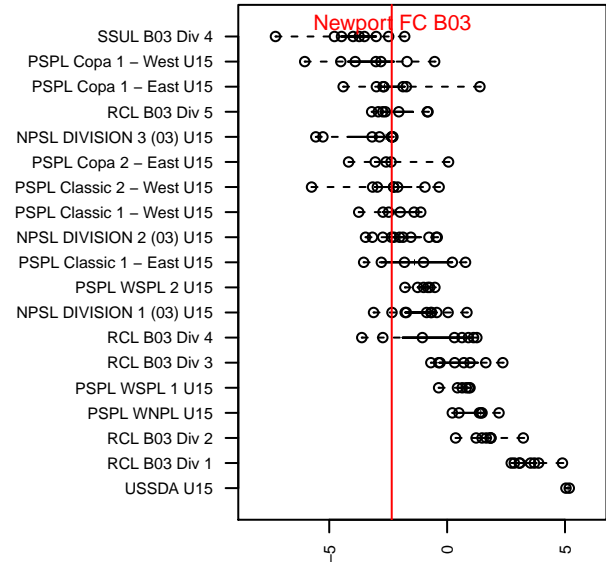

**attack and defense rating
relative to others at age
and all opponents in last 13 months**