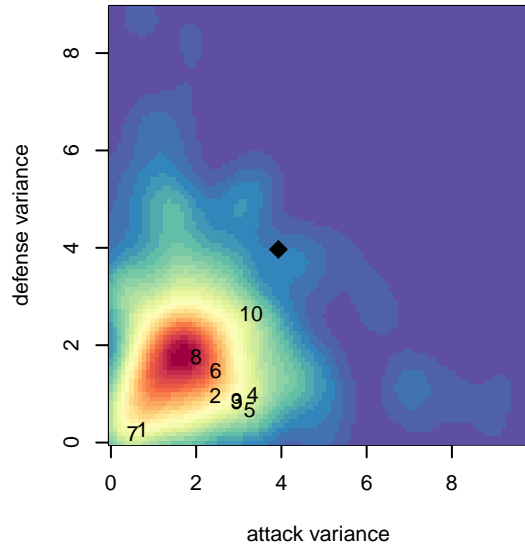

# Newport FC B03

Newport Youth SC  
Bellevue, WA  
B03 total strength=1054  
attack=3.3 defense=1.77  
fall league = NPSL DIVISION 3 (03) U15  
spr league = Spr NPSL (03) Div 2 U15

alt names used:  
Newport FC B'03  
Newport FC Select BU15 Pintone  
Newport FC Select B03 Pintone

Venues played:  
2017 Xtreme Cup BU15 Silver  
2017 NPSL DIVISION 3 (03) U15  
2017 Founders Cup B03 Div A  
2017 Spr NPSL (03) Division 2 U15

**attack and defense variance (black dot)  
relative to other teams  
and top 10 in region**