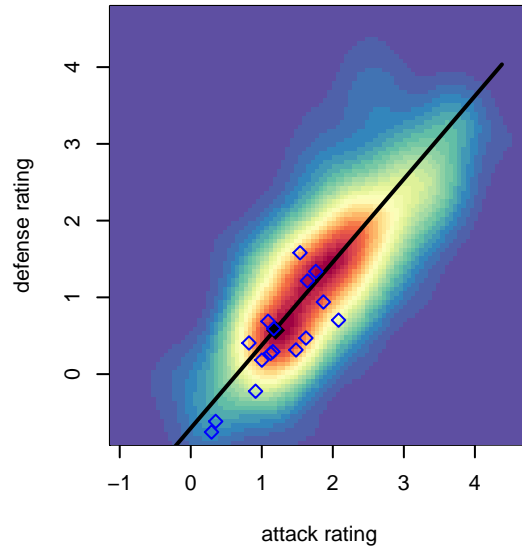

**attack and defense rating
relative to others at age
and all opponents in last 13 months**