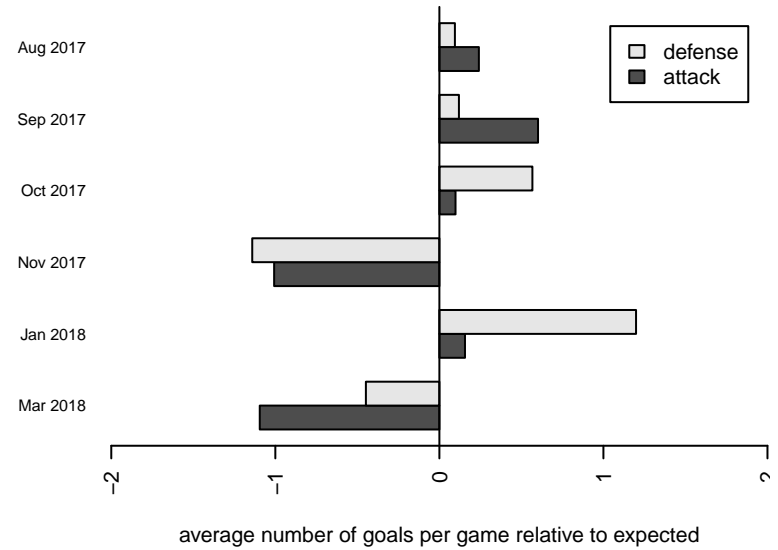

Performance relative to 13 month average