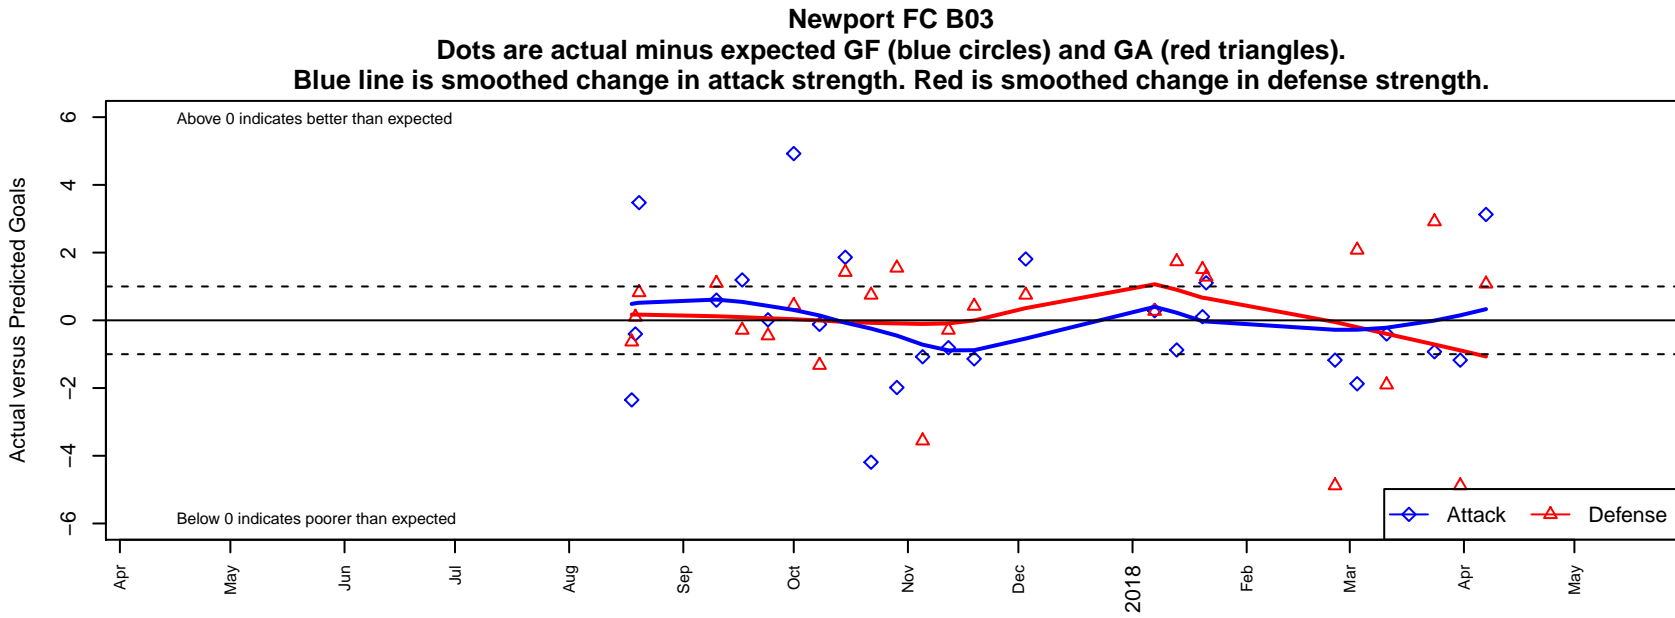

**attack and defense variance (black dot)
relative to other teams
and top 10 in region**

**attack and defense rating
relative to others at age
and all opponents in last 13 months**

Newport FC B03

Newport Youth SC
Bellevue, WA
B03 total strength=1054
attack=3.3 defense=1.77
fall league = NPSL DIVISION 3 (03) U15
spr league = Spr NPSL (03) Div 2 U15

alt names used:
Newport FC B'03
Newport FC Select BU15 Pintone
Newport FC Select B03 Pintone

Venues played:
2017 Xtreme Cup BU15 Silver
2017 NPSL DIVISION 3 (03) U15
2017 Founders Cup B03 Div A
2017 Spr NPSL (03) Division 2 U15