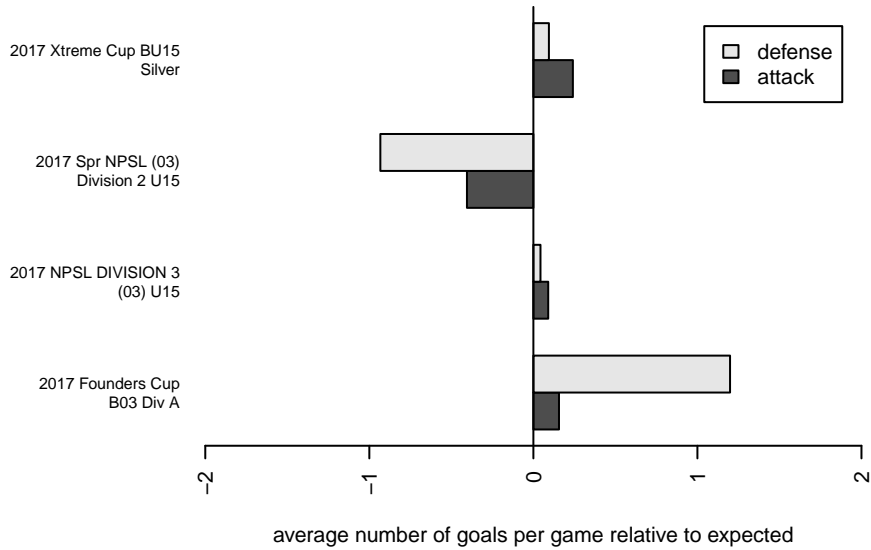

Performance relative to 13 month average